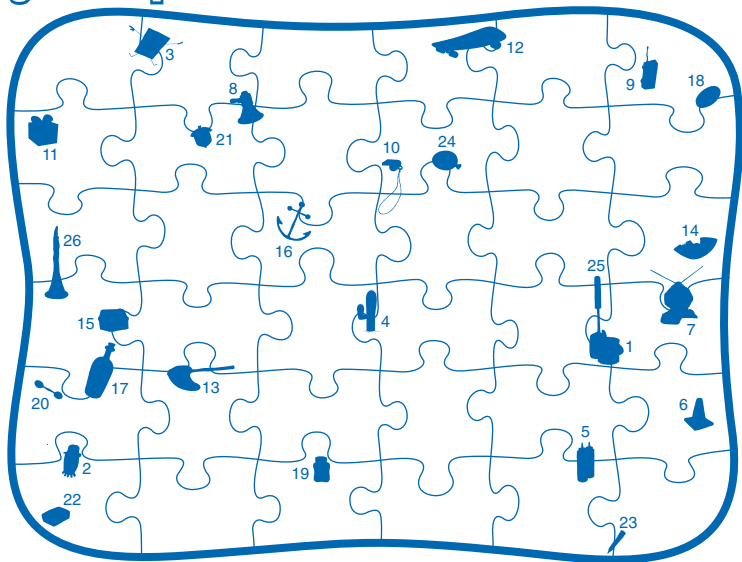

SpongeBob SquarePants™

Here's a map to those sneaky hidden objects!

PATCH® Copyright © 2011 Viacom International Inc. All Rights Reserved.
©2011 Patch Products, Inc. All rights reserved.

Created by *Stephen Hillenburg*

Included 3D glasses are only for viewing ChromaDepth 3D images. Do not wear for long periods of time or while performing physical activities. Not to be used as sunglasses. Protected under USA patents: 4,597,634; 4,717,239; 5,002,364. Made in China.